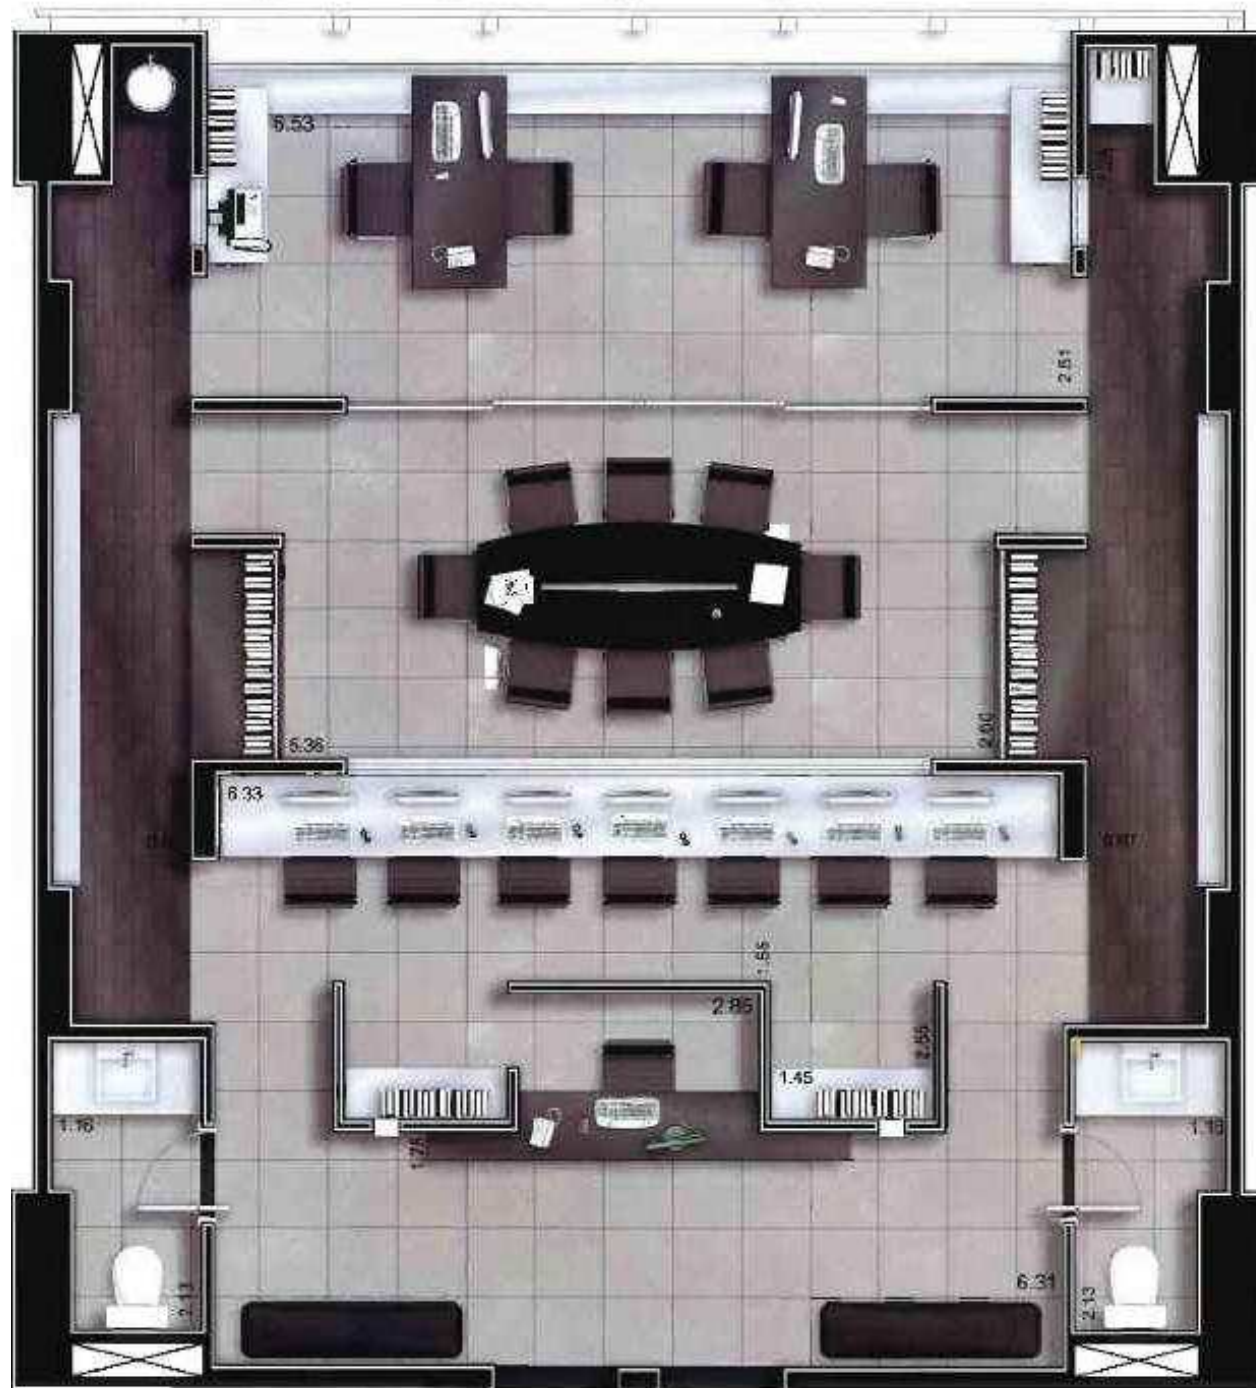

Perspectiva artística da fachada.

ICON

Dávila
ARQUITETURA

Persepective and view of staff (image from 3 x 15)
A long, narrow office space with a long desk and multiple computer workstations.

95 m²

Planta junção • Finais 3 e 5 • Sugestão de escritório de advocacia

Plan view drawing junção • Endings 3 and 5 • Suggestions for legal offices.

47 m²

Planta tipo • Sugestão de consultório médico

Plan view drawing type • Suggestion for medical offices

47 m²

Planta tipo • Sugestão de escritório

Plan view drawing type • Suggestion for offices